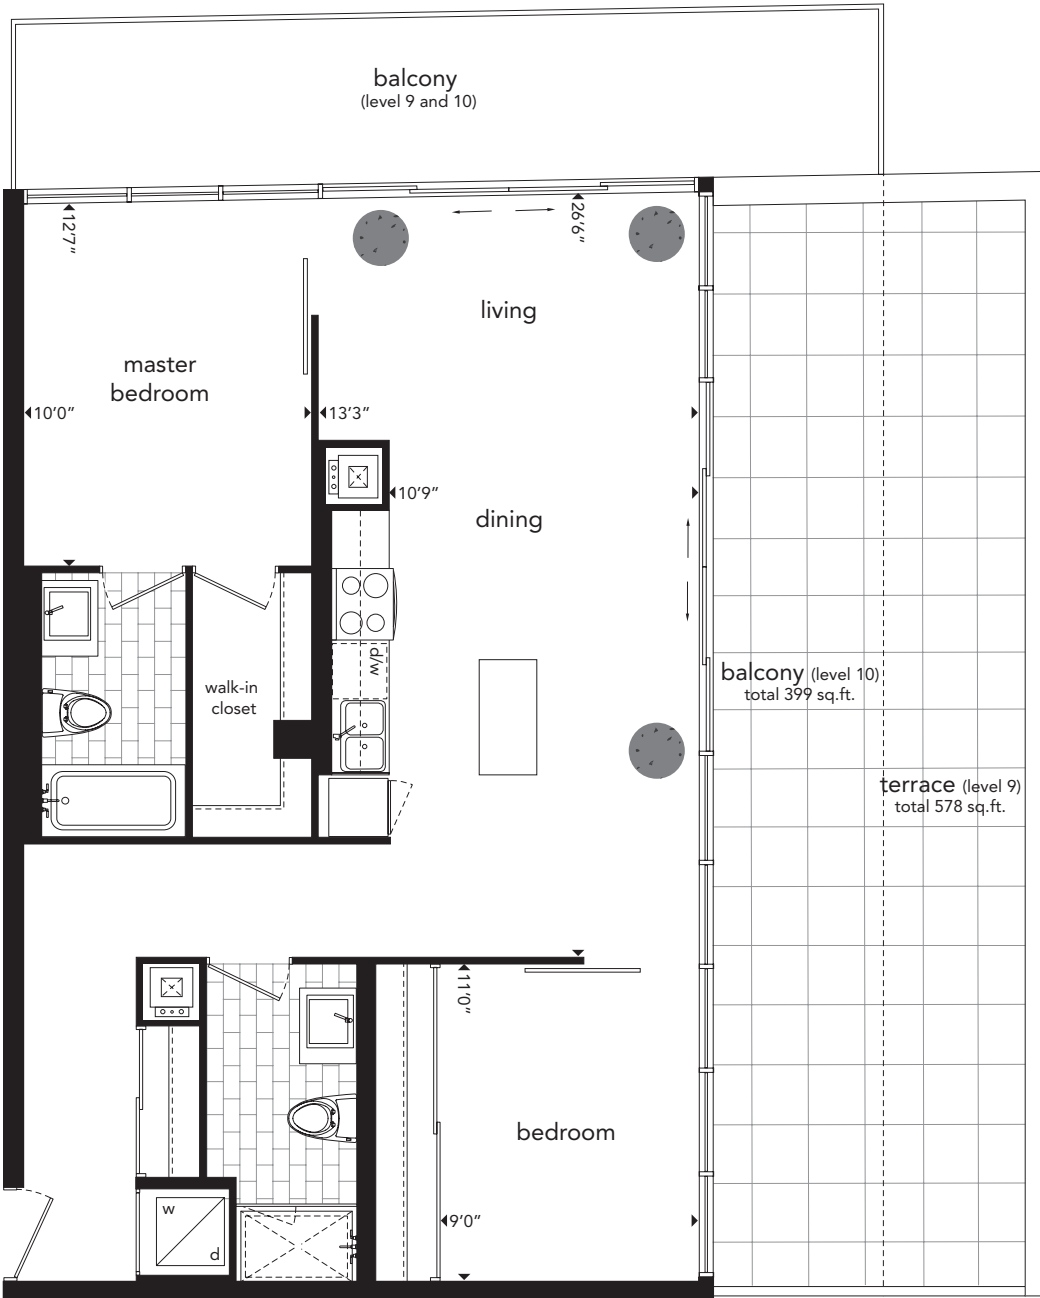

AUTHENTIC LIVE-WORK LOFTS

2 bedroom

902
936 sq.ft. interior
578 sq.ft. exterior

1,514 sq.ft.

1002
936 sq.ft. interior
399 sq.ft. exterior

1,335 sq.ft.